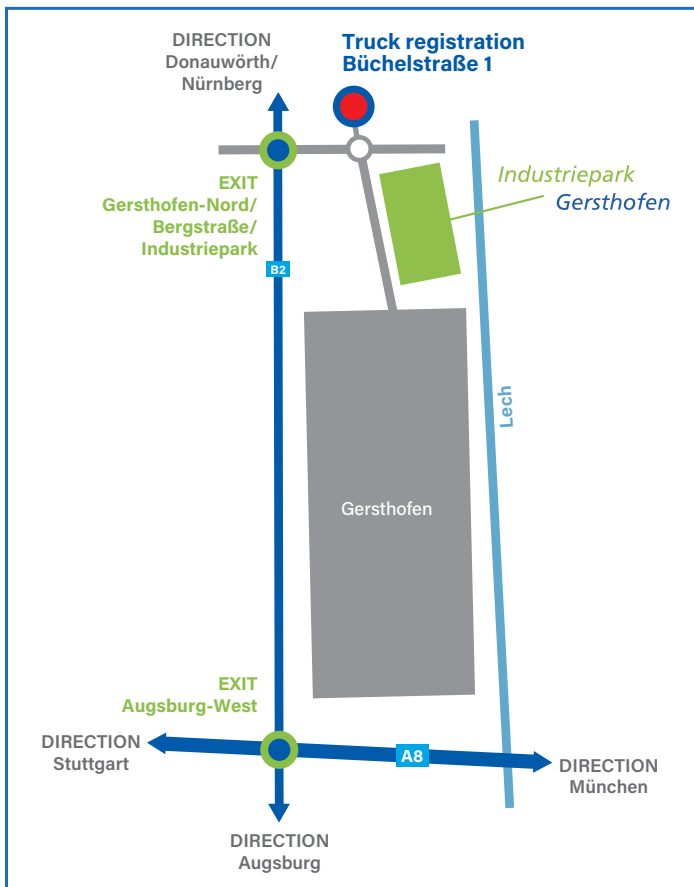

# Industriepark Gersthofen

### Geo-Coordinates:

48°44.577 N

10°87.767 E

### Truck registration (Check-in):

D-86368 Gersthofen  
Büchelstraße 1  
(Gebäude 340)

### Your way to us:

- You reach our truck registration (Check-in) via motorway A8 (München-Stuttgart).
- Take exit 72 (Augsburg-West) to federal road B2, direction Donauwörth.
- Exit B2 „Gersthofen-Nord/Bergstraße/Industriepark“.
- Follow „Bergstraße“ eastbound for 500m until the round-about.
- Take 3rd exit (Büchelstraße).
- Proceed to truck registration and check-in at the front desk.