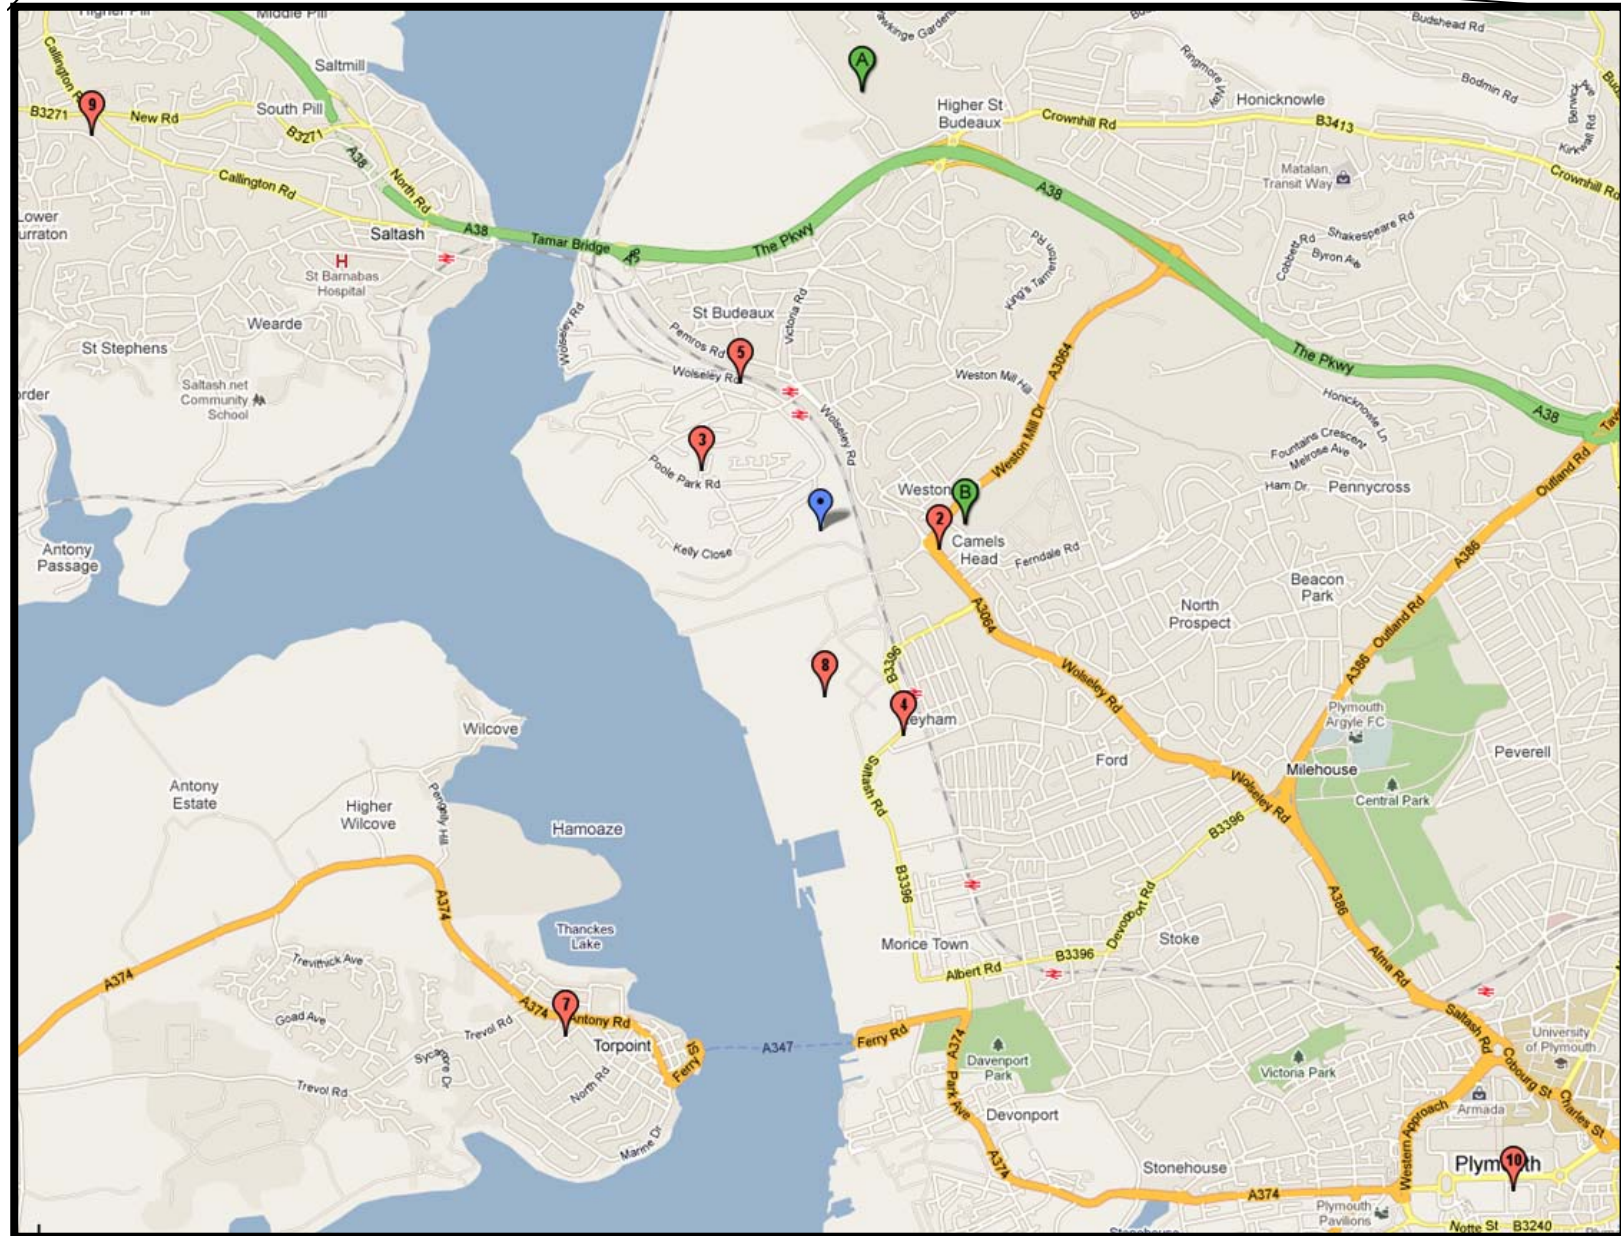

Map showing locations of exhibition venues

2010

-  [Proposed EfW site](#)
-  [Parkway Sports Club Ernesettle](#)  
8/2/2010, 4.00 - 8.00pm
-  [Weston Mill Community Primary School](#)  
9/2/2010, 5.00 - 8.30pm

2011

-  [Torbay Town Hall](#)  
8/2/2011, 2.30 - 6.30pm
-  [Weston Mill Community Primary School](#)  
9/2/2011, 4.30 - 7.30pm
-  [Tamar View Community Complex](#)  
10/2/2011, 2.30 - 6.30pm
-  [Drake Primary School](#)  
11/2/2011, 4.30 - 7.30pm
-  [St Budeaux Community Centre](#)  
15/2/2011, 2.30 - 6.30pm
-  [The Watermark, Conference and Events Venue](#)  
16/2/2011, 4.30 - 7.30pm
-  [Torpoint Town Council](#)  
17/2/2011, 4.30 - 7.30pm
-  [Devonport Dockyard](#)  
25/2/2011, 11am - 2pm
-  [Burraton Community Centre](#)  
25/2/2011, 4.30 - 7.30pm
-  [Guildhall Plymouth](#)  
26/2/2011, 10.30am - 1.30pm