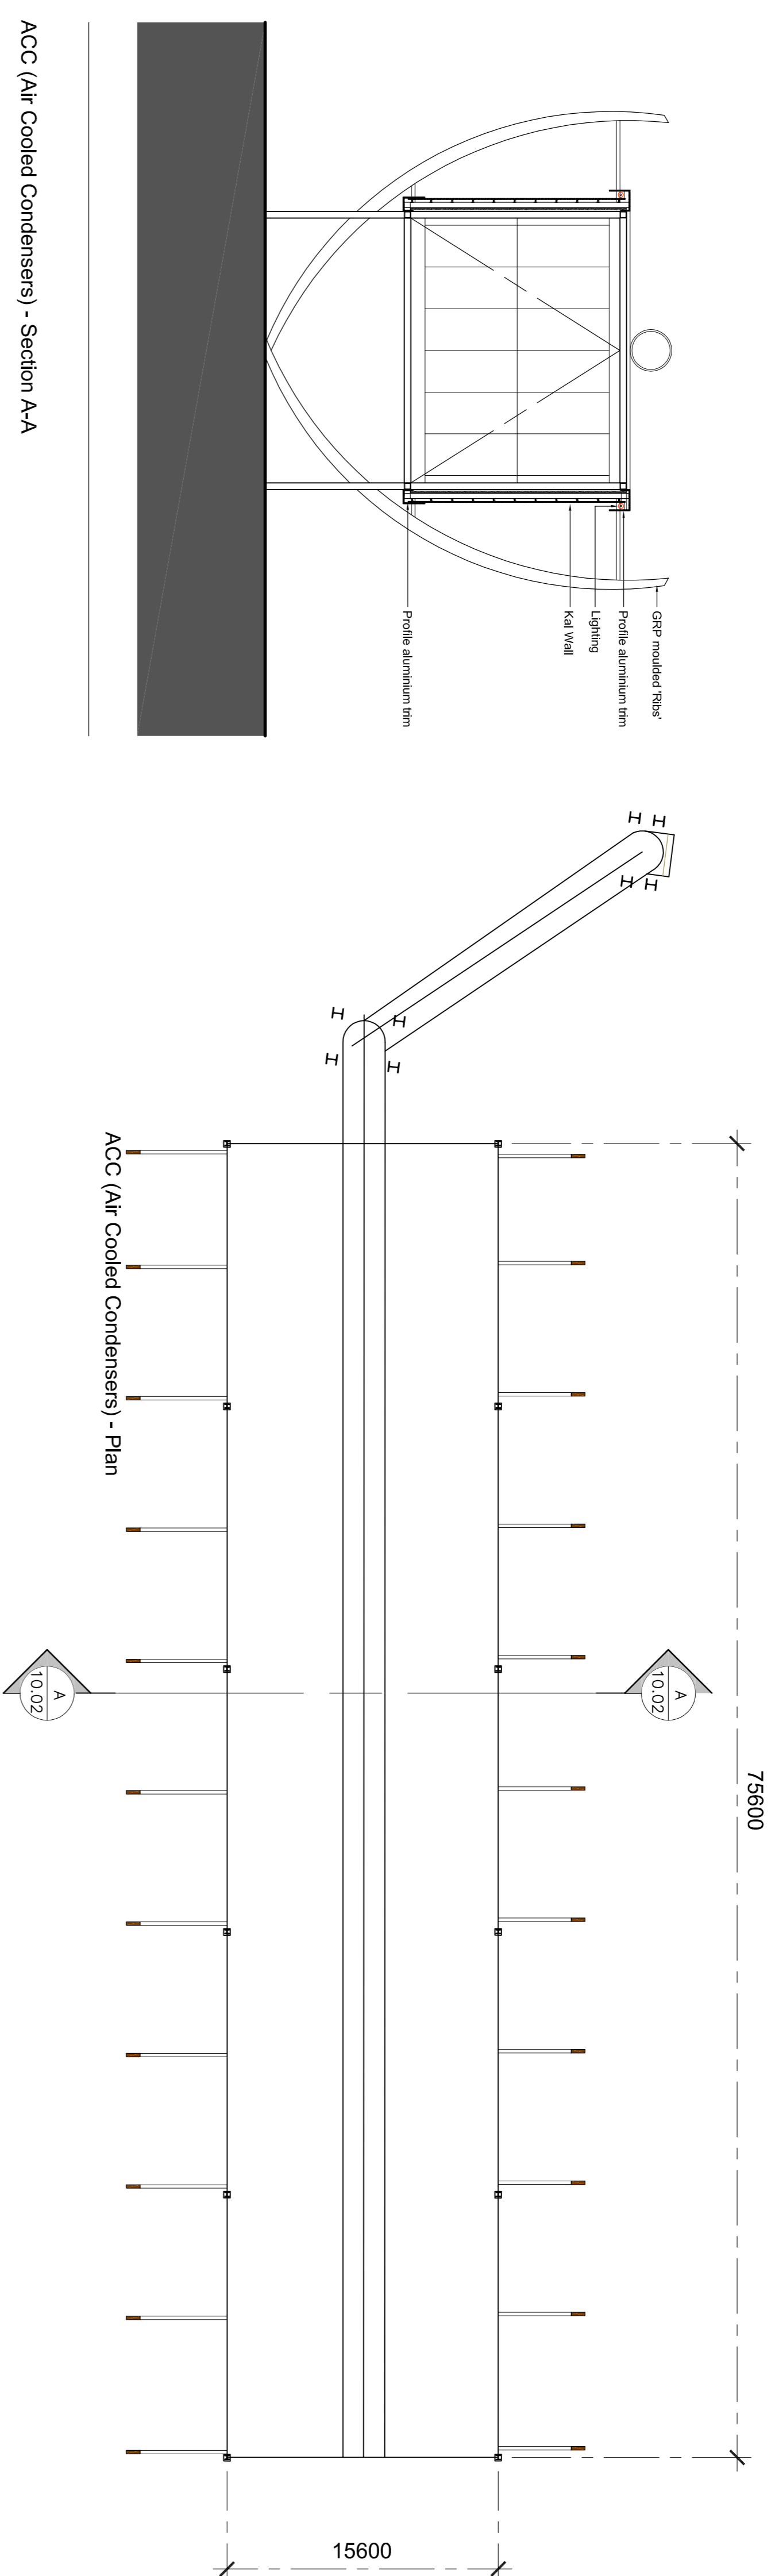

NOTES

ACC (Air Cooled Condensers) Side Elevation

ACC (Air Cooled Condensers) - Elevation

Drawing Title  
**Proposed ACC  
 (Air Cooled Condensers)  
 Plan, Section and Elevations**

Job Title  
**EW CHP FACILITY  
 NORTH YARD  
 DEVONPORT**

Revision Details	By	Date	Scale

Drawing Status	By	Date	Scale

Scale	Drawn	Approved
Scale as A1 1:250		

Stage	Checked	Original	Date
Stage 1 check			3/05/2011

Drawing Number	Rev
PA10	