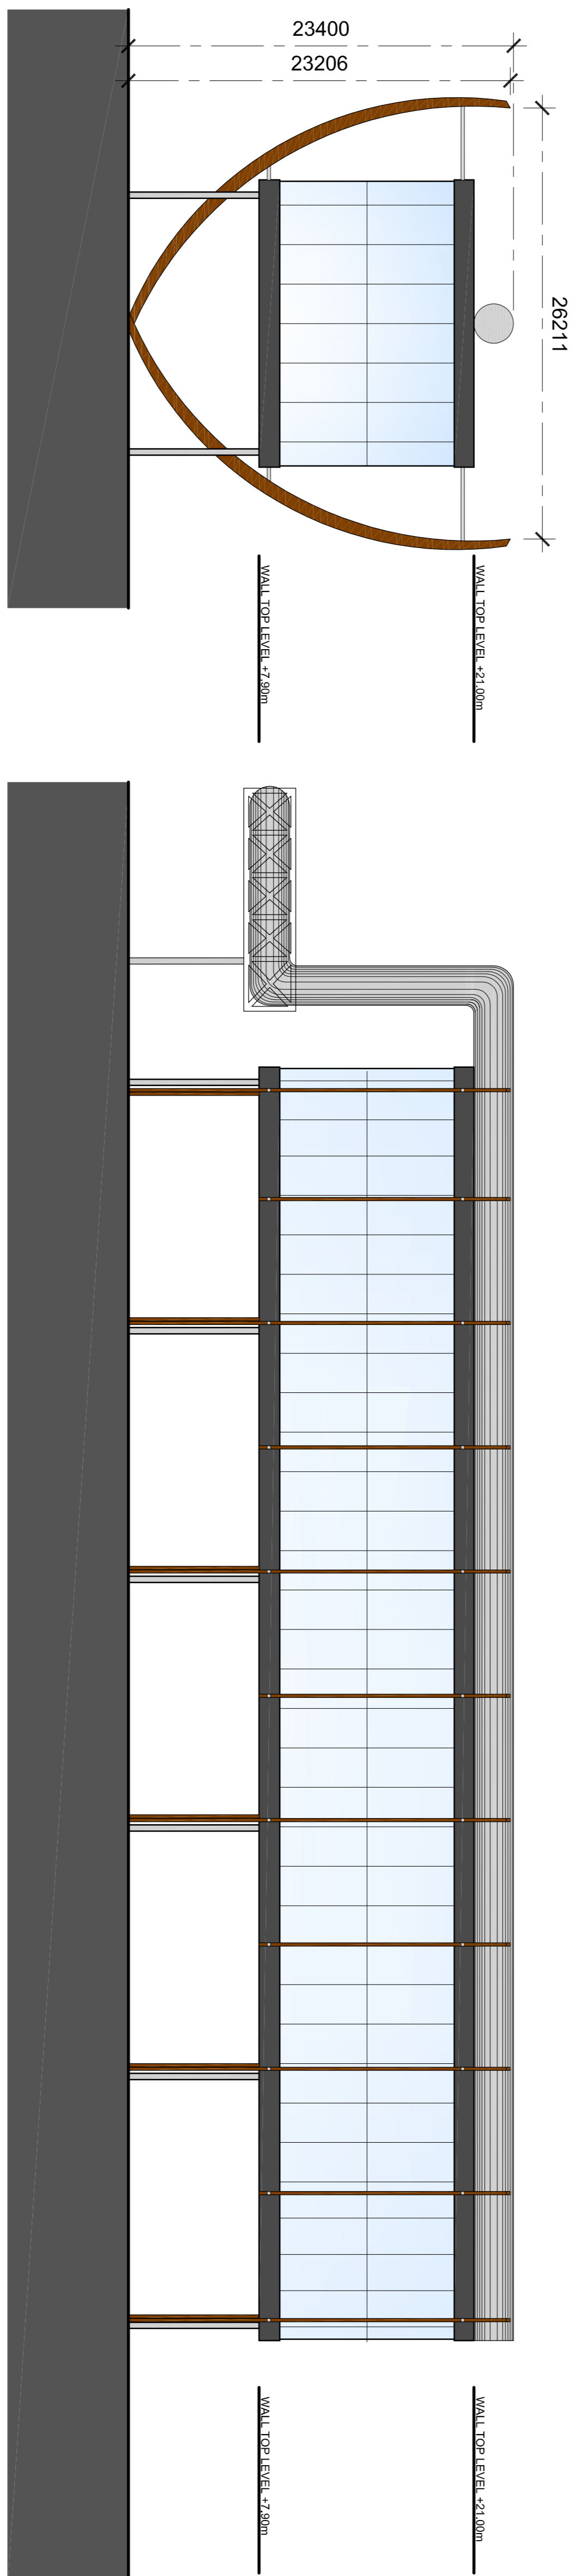

NOTES

ACC (Air Cooled Condensers) Side Elevation

ACC (Air Cooled Condensers) - Elevation

Drawing Title  
**Proposed ACC  
 (Air Cooled Condensers)  
 Plan, Section and Elevations**

Job Title  
**EW CHP FACILITY  
 NORTH YARD  
 DEVONPORT**

Revision Details	By	Date	Scale

Drawing Status	By	Date	Scale

Scale	Drawn	Approved
Scale as A1 1:250		

Stage	Checked	Original	Date
Stage 1 check			3/05/2011

Drawing Number	Rev
PA10	