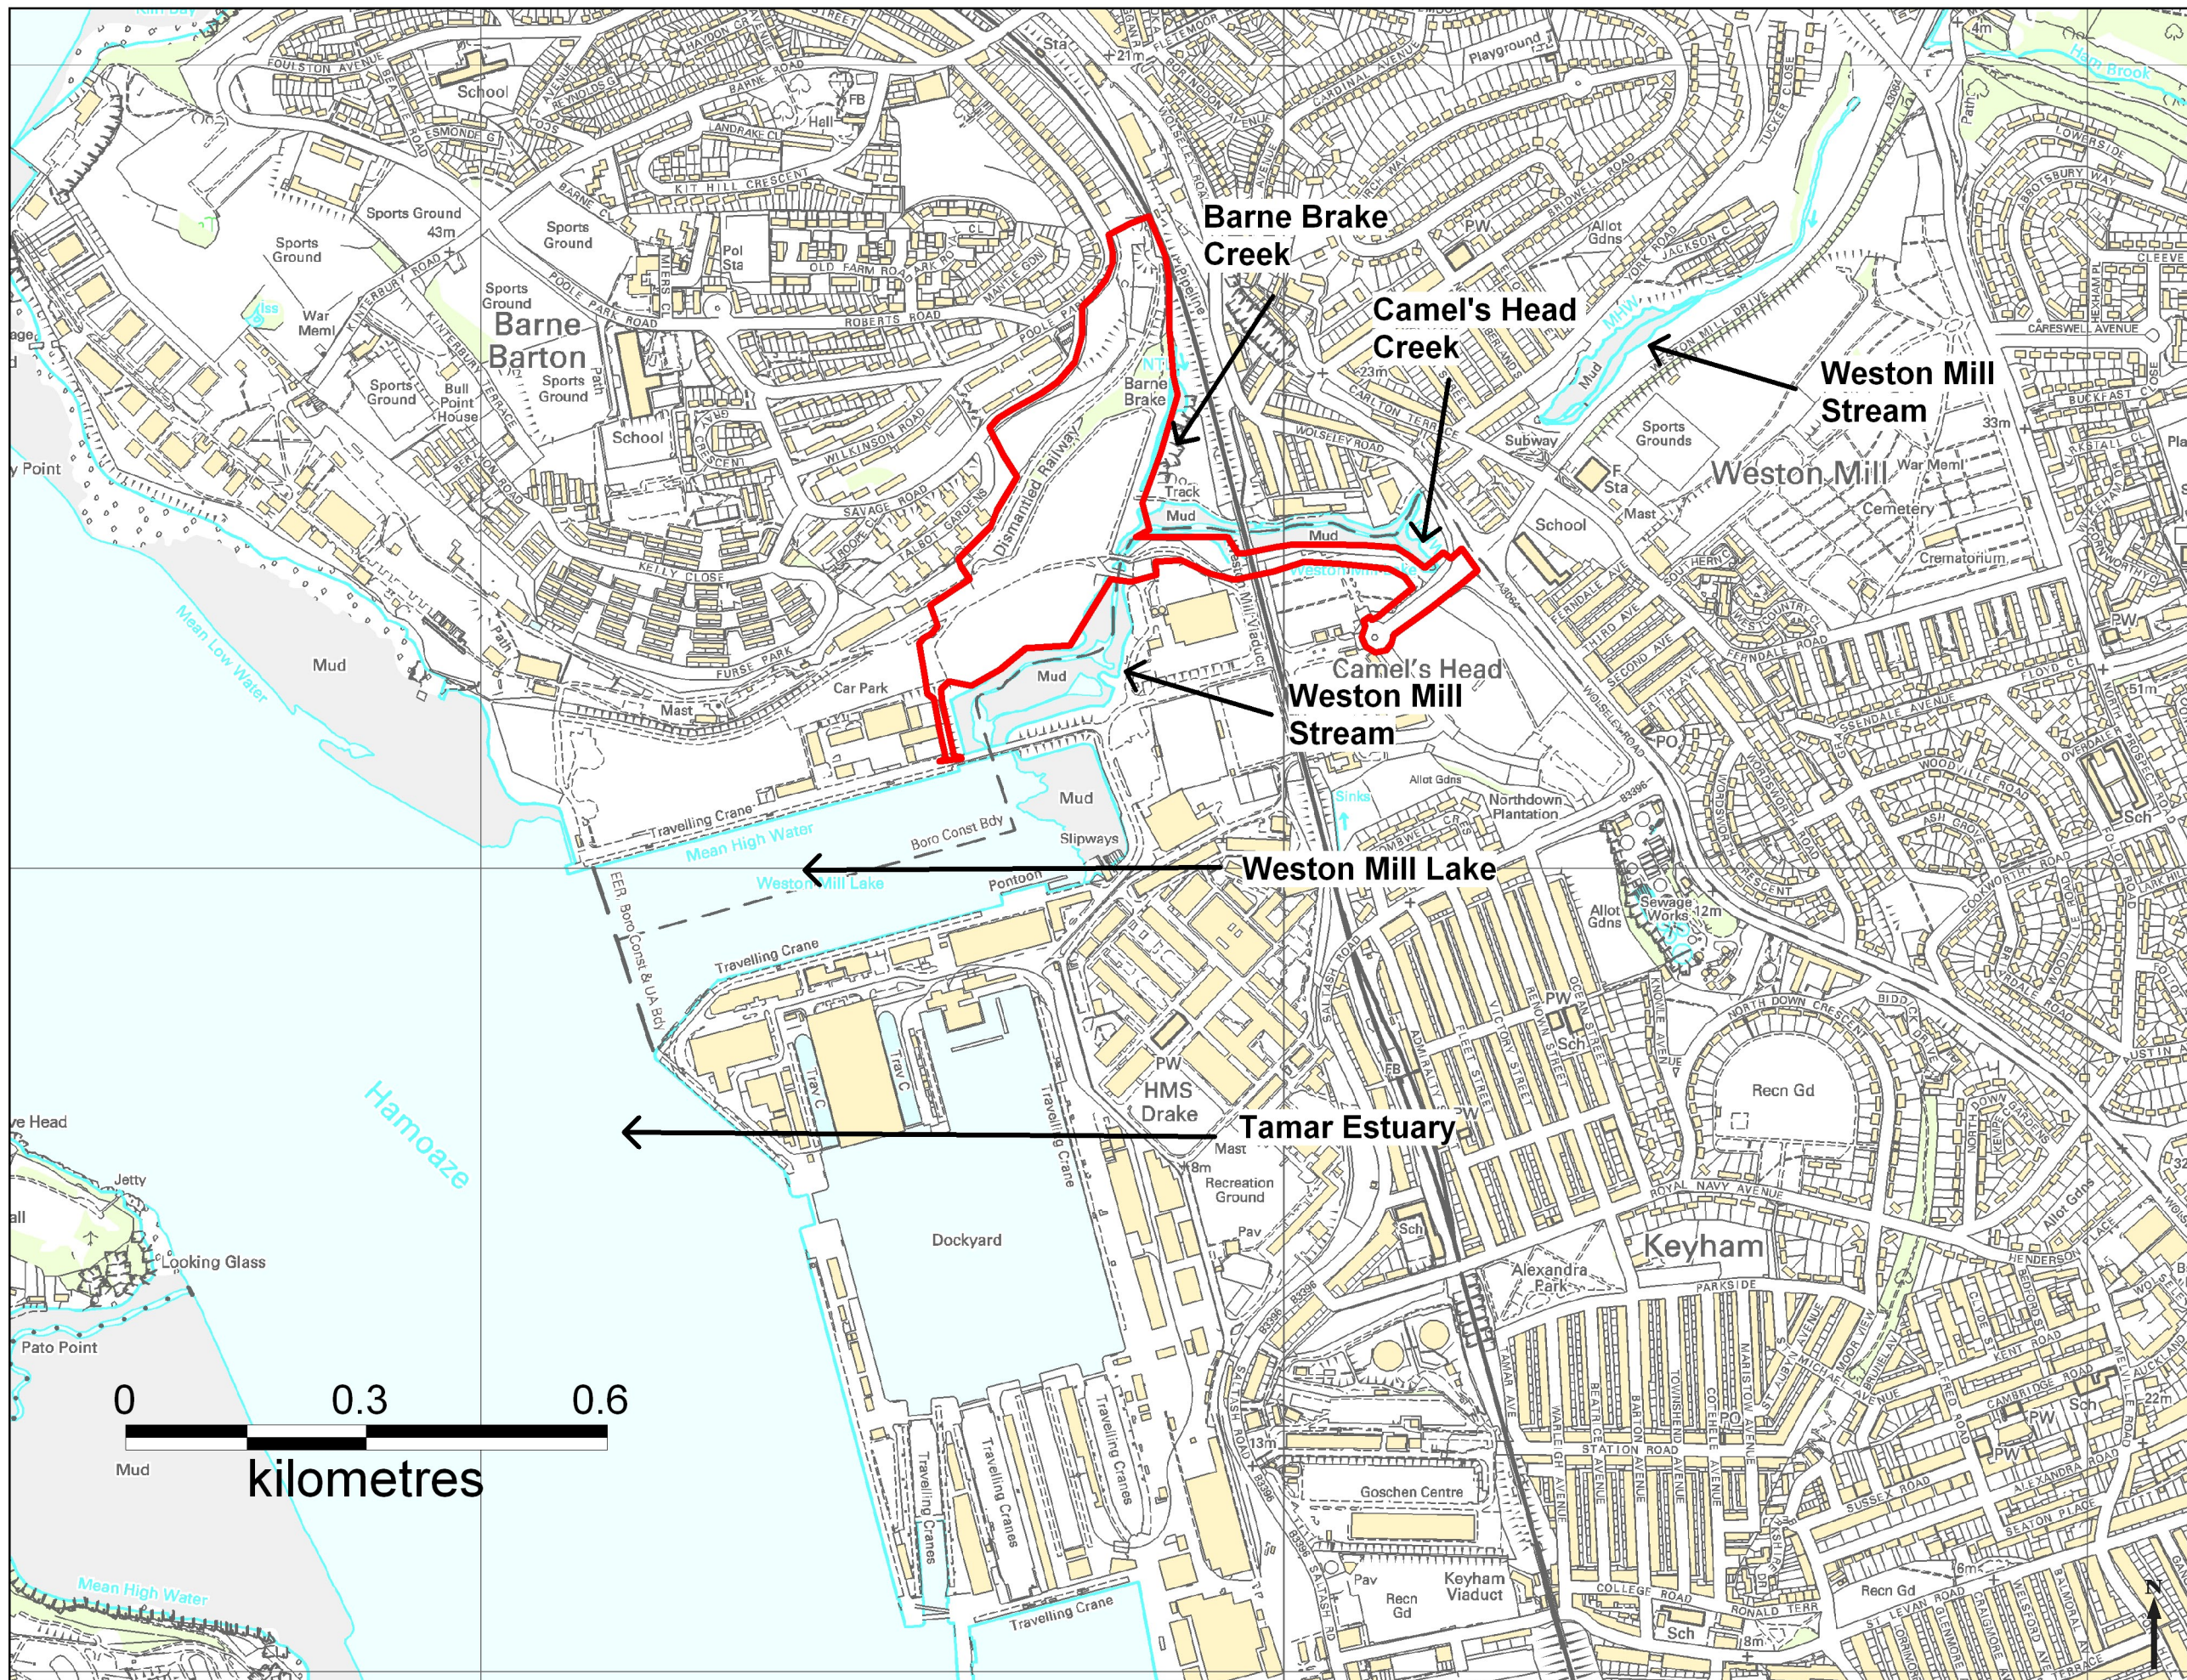

THIS DRAWING MAY BE USED ONLY FOR THE PURPOSE INTENDED AND ONLY WRITTEN DIMENSIONS SHALL BE USED

NOTES

Legend

 Site Boundary

Copyright
Reproduced from Ordnance Survey digital map data (c) Crown copyright 2011. All rights reserved.
Licence number 0100031673

Scale at A3: **AS SHOWN**

Drawn: MJC	Approved: RS
Stage 1 Check: RS	Stage 2 Check: RS
Originated: RS	Date: 08/04/2010

Drawing Number: **FIGURE 11.1** Rev 0001