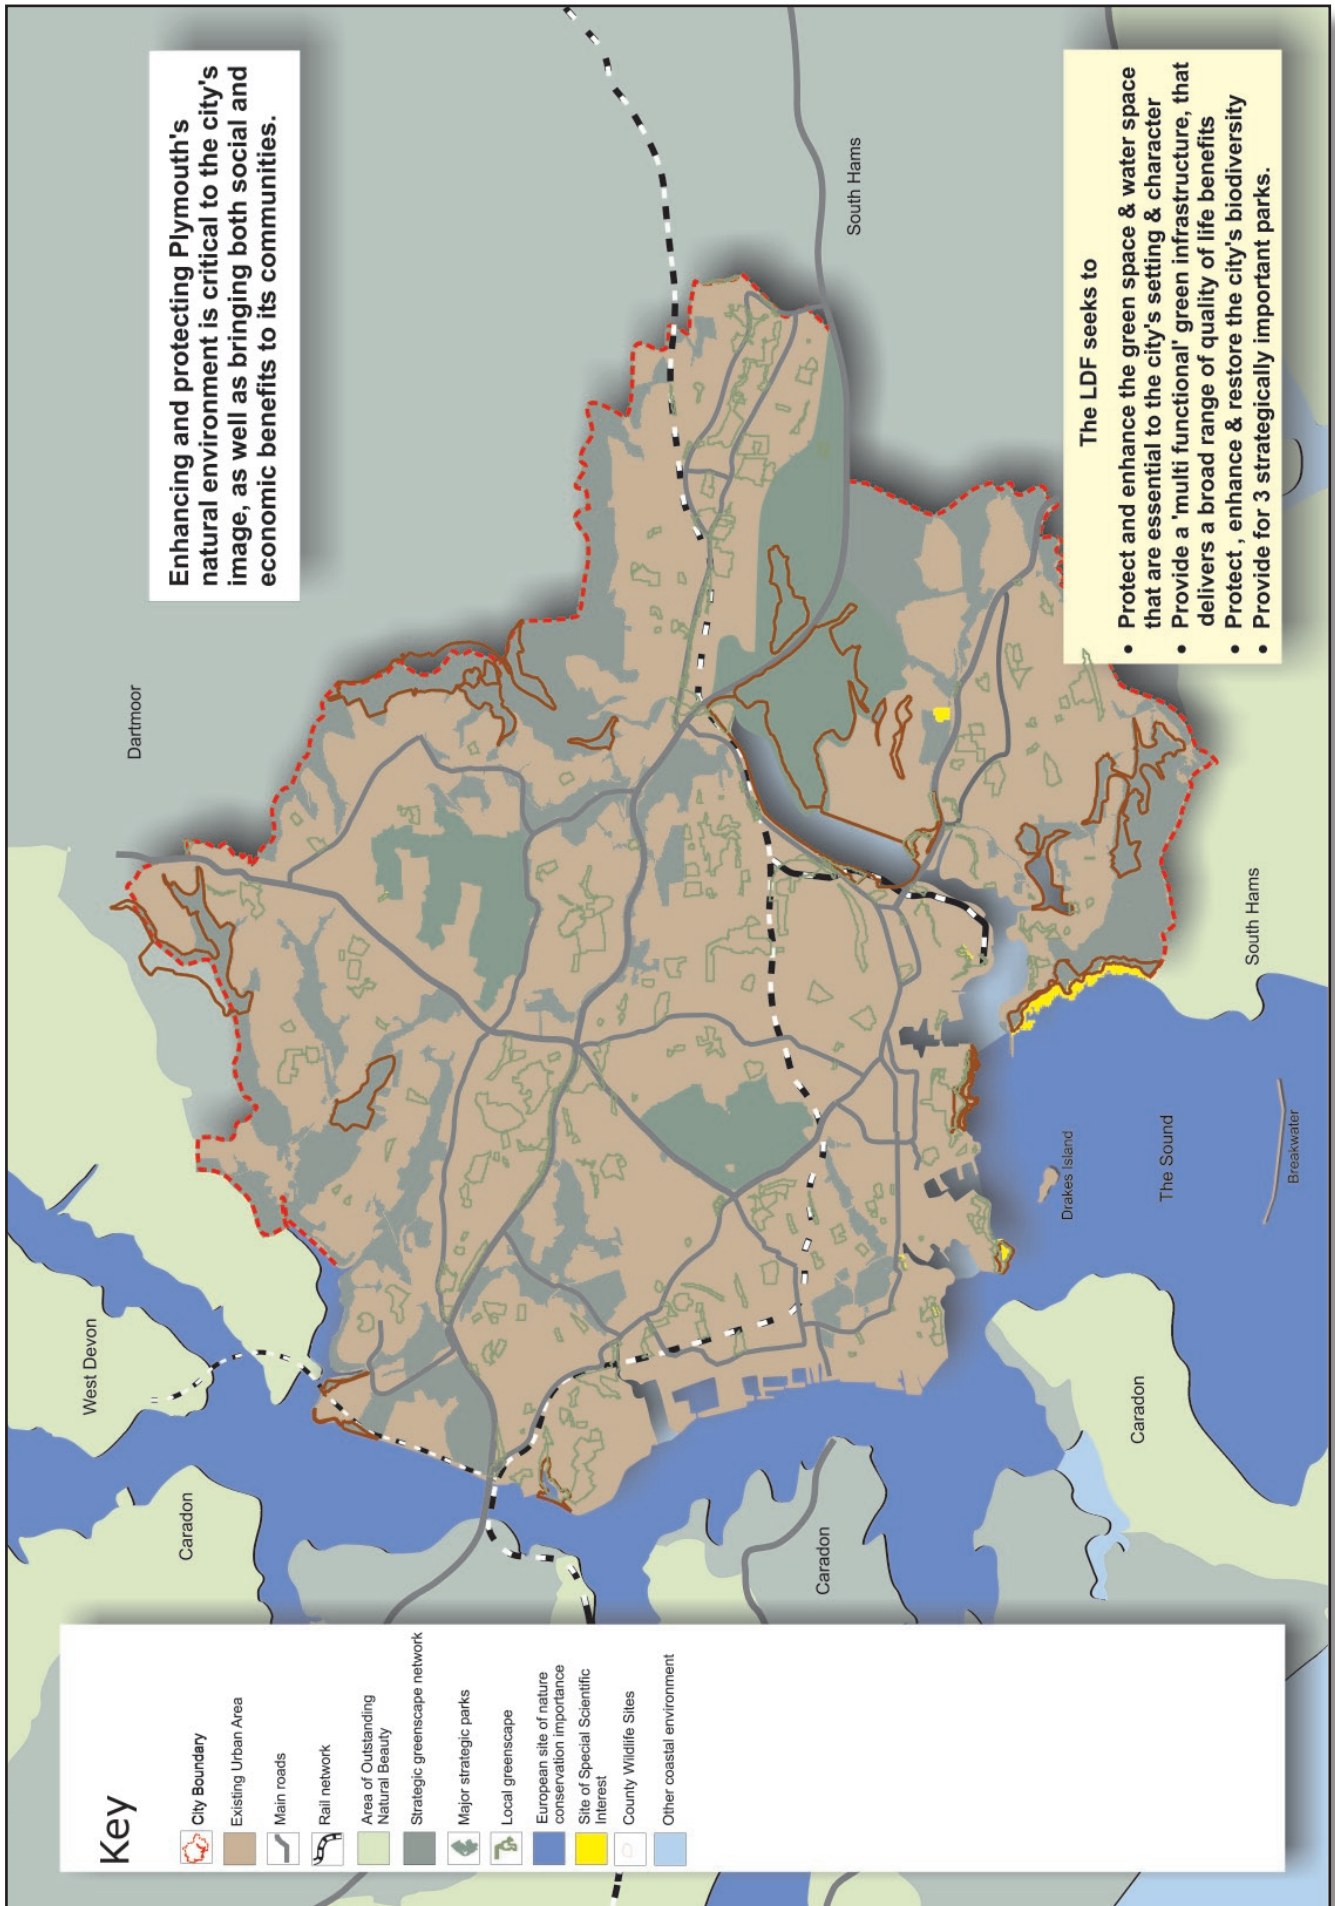

# Diagram 7 - Natural Environment

Enhancing and protecting Plymouth's natural environment is critical to the city's image, as well as bringing both social and economic benefits to its communities.

- The LDF seeks to
- Protect and enhance the green space & water space that are essential to the city's setting & character
  - Provide a 'multi functional' green infrastructure, that delivers a broad range of quality of life benefits
  - Protect, enhance & restore the city's biodiversity
  - Provide for 3 strategically important parks.

**Key**

- City Boundary
- Existing Urban Area
- Main roads
- Rail network
- Area of Outstanding Natural Beauty
- Strategic greenscape network
- Major strategic parks
- Local greenscape
- European site of nature conservation importance
- Site of Special Scientific Interest
- County Wildlife Sites
- Other coastal environment