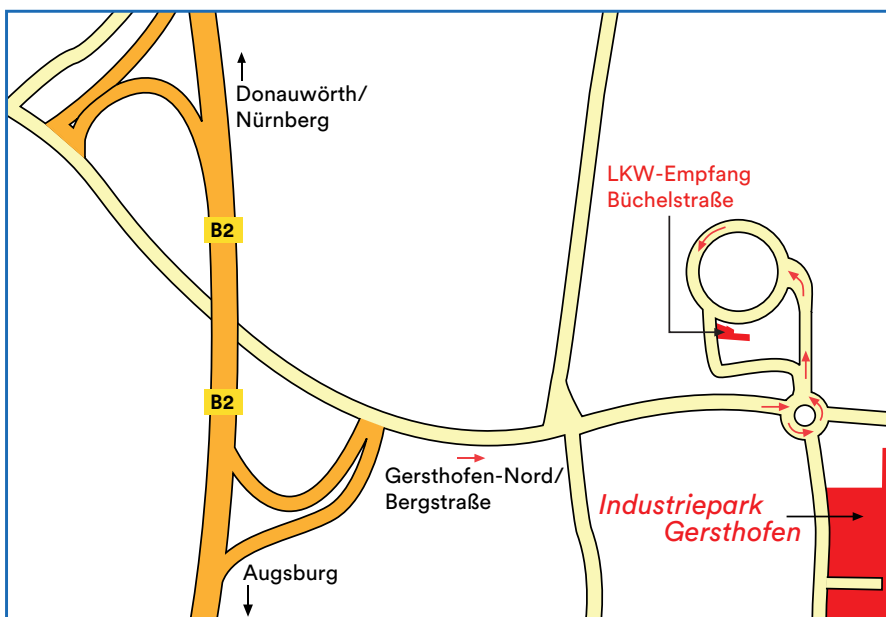

Industriepark Gersthofen Heavy Load Check

Geo-Coordinates:

48° 26.651 N

10° 52.759 E

Street address for GPS:

86368 Gersthofen

Büchelstraße

(Gebäude 340)

Information:

+49 821 479 25 70

Your way to us:

You reach our heavy load check in via motorway A8 (München-Stuttgart). Take exit 72 (Augsburg-West) to federal road B2, direction Donauwörth. Exit B2 at 3rd exit „Gersthofen-Nord/Bergstraße“. Follow „Bergstraße“ eastbound for 500m until the round-about. Take 3rd exit (Büchelstraße). Proceed to the heavy load check in and contact the front desk.

Do not attempt to enter one of the gates in the Ludwig-Hermann-Straße before checking in. Direct entry is prohibited. You will be redirected to the check in and will have to u-turn.

www.industriepark-gersthofen.de