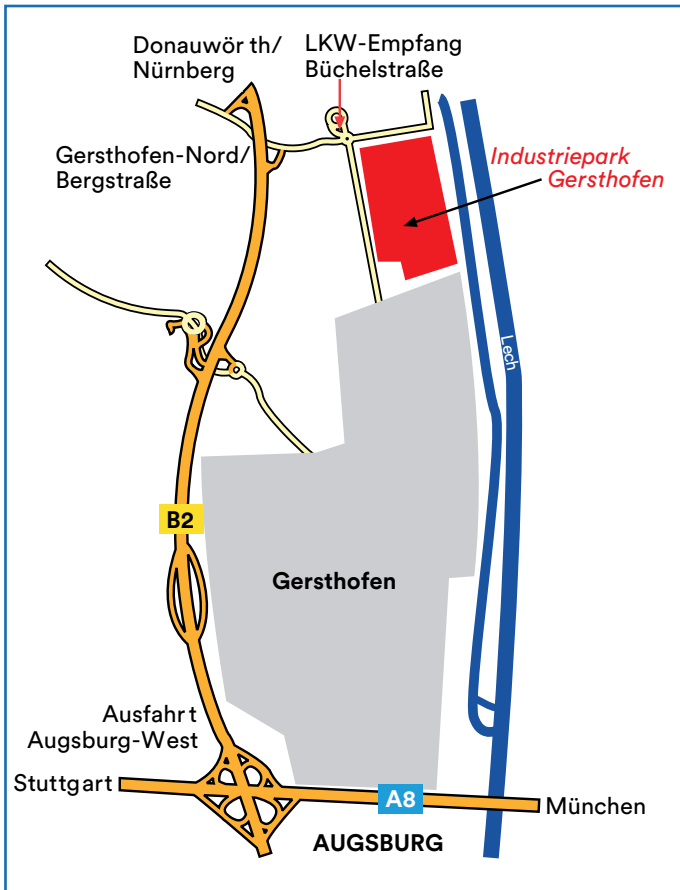

Industriepark Gersthofen Heavy Load Check

Geo-Coordinates:

48° 26.651 N

10° 52.759 E

Street address for GPS:

86368 Gersthofen

Büchelstraße

(Gebäude 340)

Information:

+49 821 479 25 70

Your way to us:

You reach our heavy load check in via motorway A8 (München-Stuttgart). Take exit 72 (Augsburg-West) to federal road B2, direction Donauwörth. Exit B2 at 3rd exit „Gersthofen-Nord/Bergstraße“. Follow „Bergstraße“ eastbound for 500m until the round-about. Take 3rd exit (Büchelstraße). Proceed to the heavy load check in and contact the front desk.

Do not attempt to enter one of the gates in the Ludwig-Hermann-Straße before checking in. Direct entry is prohibited. You will be redirected to the check in and will have to u-turn.

www.industriepark-gersthofen.de