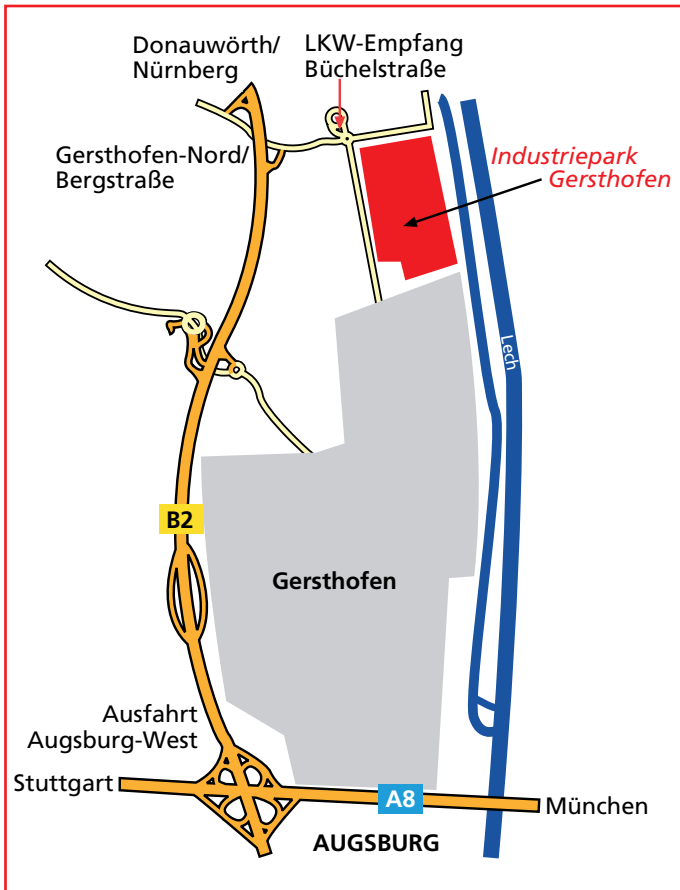

Industriepark Gersthofen Heavy Load Check

Geo-Coordinates:

48° 26.651 N

10° 52.759 E

Street address for GPS:

86368 Gersthofen

Büchelstraße

(Gebäude 340)

Information:

+49 821 479 25 70

Your way to us:

You reach our heavy load check in via motorway A8 (München-Stuttgart). Take exit 72 (Augsburg-West) to federal road B2, direction Donauwörth. Exit B2 at 3rd exit „Gersthofen-Nord/Bergstraße“. Follow „Bergstraße“ eastbound for 500m until the round-about. Take 3rd exit (Büchelstraße). Proceed to the heavy load check in and contact the front desk.

Do not attempt to enter one of the gates in the Ludwig-Hermann-Straße before checking in. Direct entry is prohibited. You will be redirected to the check in and will have to u-turn.

www.industriepark-gersthofen.de