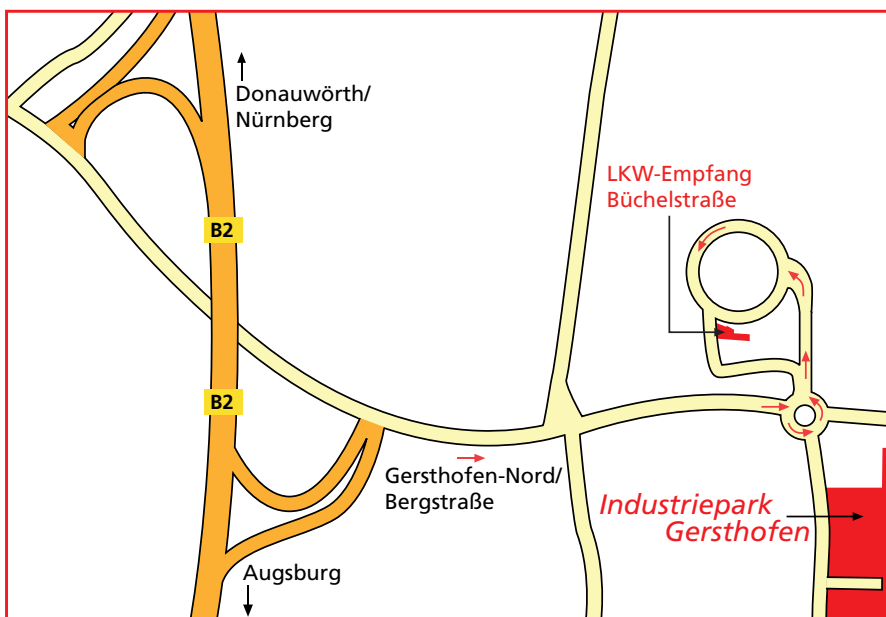

Industriepark Gersthofen Heavy Load Check

Geo-Coordinates:

48° 26.651 N

10° 52.759 E

Street address for GPS:

86368 Gersthofen

Büchelstraße

(Gebäude 340)

Information:

+49 821 479 25 70

Your way to us:

You reach our heavy load check in via motorway A8 (München-Stuttgart). Take exit 72 (Augsburg-West) to federal road B2, direction Donauwörth. Exit B2 at 3rd exit „Gersthofen-Nord/Bergstraße“. Follow „Bergstraße“ eastbound for 500m until the round-about. Take 3rd exit (Büchelstraße). Proceed to the heavy load check in and contact the front desk.

Do not attempt to enter one of the gates in the Ludwig-Hermann-Straße before checking in. Direct entry is prohibited. You will be redirected to the check in and will have to u-turn.

www.industriepark-gersthofen.de